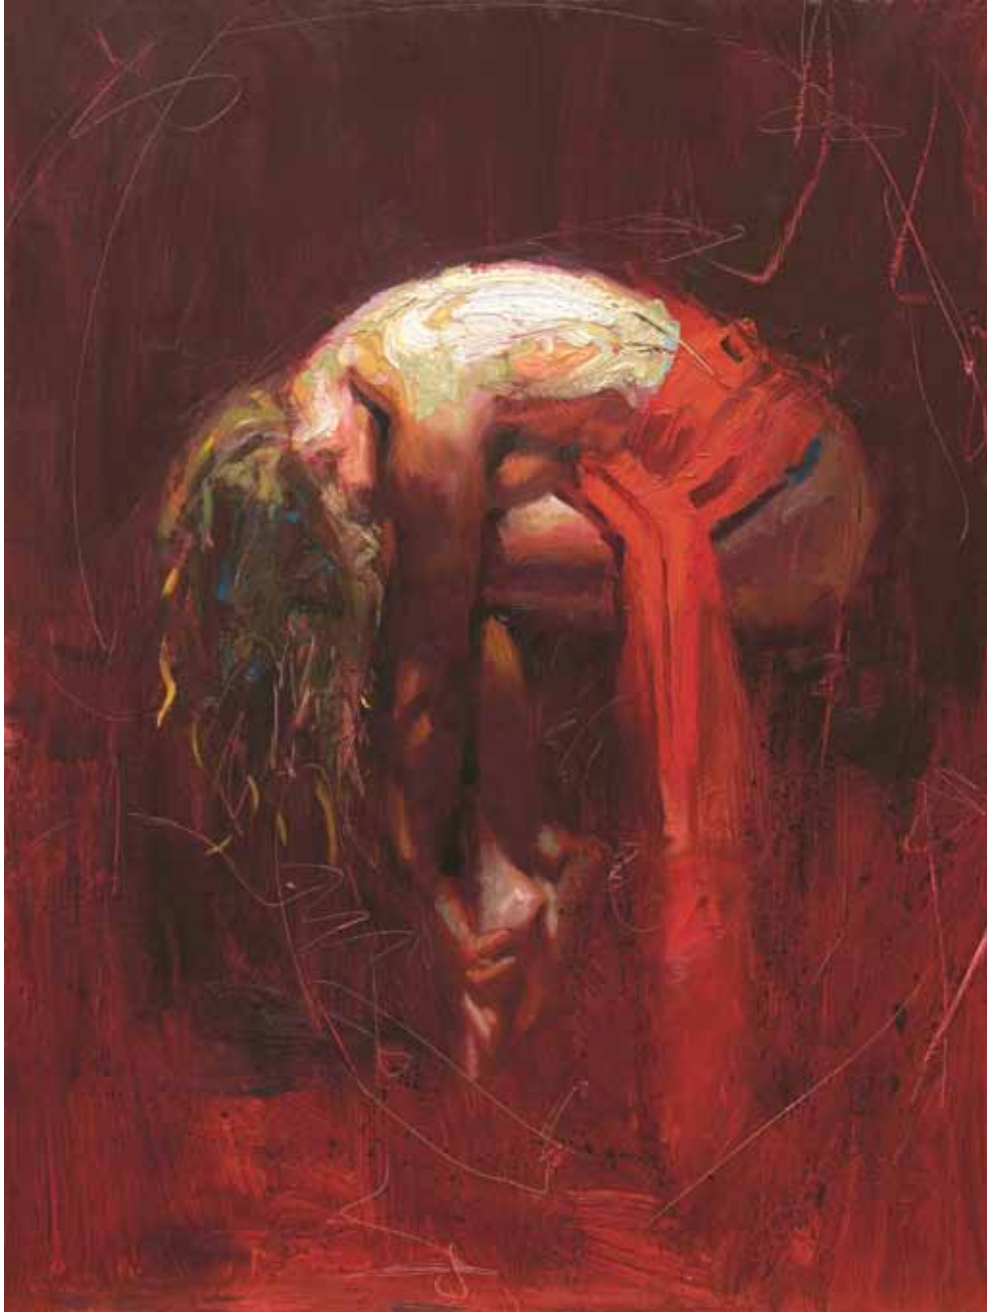

Amnio

Mixed Media on Canvas

195 S.N., 25 AP

40" x 30"

Solace

“Solace”

by Henry Asencio

Contemporary figurative painter Henry Asencio expresses poignant messages in his work. The artist's approach adds a sensual element to his soulful yearnings and insightful observations. Asencio's "Solace" is a commentary on the dichotomies of life and the search for refuge. Where and how we seek consolation from the tribulations of life is a very personal issue. He feels that true sanctuary may only be found within.

Here the artist depicts a pinnacle moment where strength is truly measured, not in glory, but in a moment where one gathers an unnoticeable perseverance. Where spirit remains latent and then blossoms and ignites the mind and body. Asencio's muse suspended is cushioned in deep luxurious crimson and tinged with intense red. The essence of the painting is heightened with undulating hues that embellish her figure and lend itself to the passion of life. In an uncertain world, artist Henry Asencio encourages us to seek beauty in our lives, be in the present moment and gain solace in the fact that the power to overcome life's obstacles lies within.