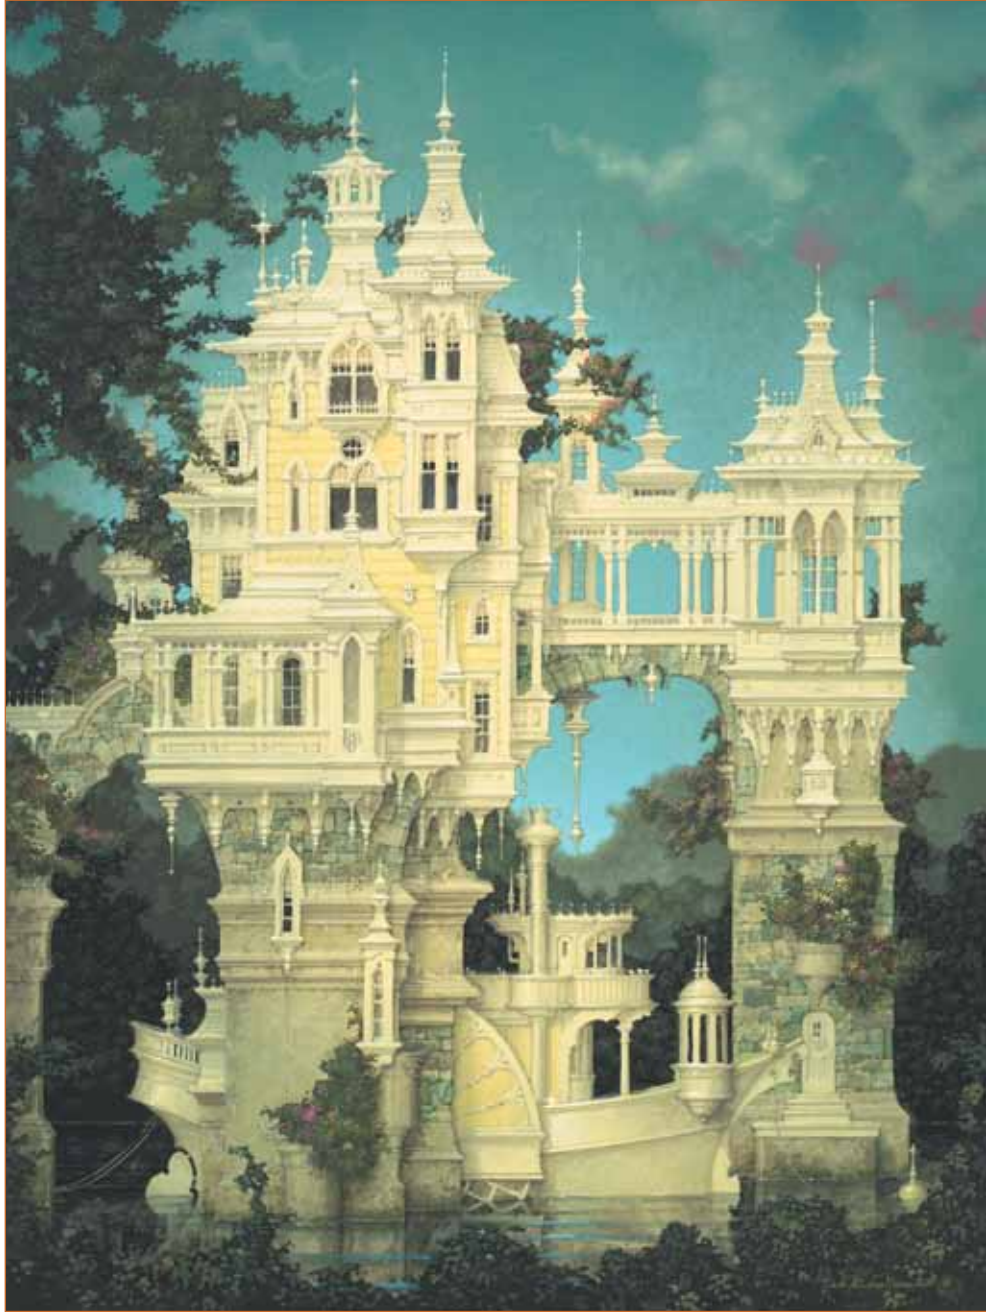

DANIEL MERRIAM

Gallery Exclusive Limited Edition

100 S.N.

24" x 18"

Lake House